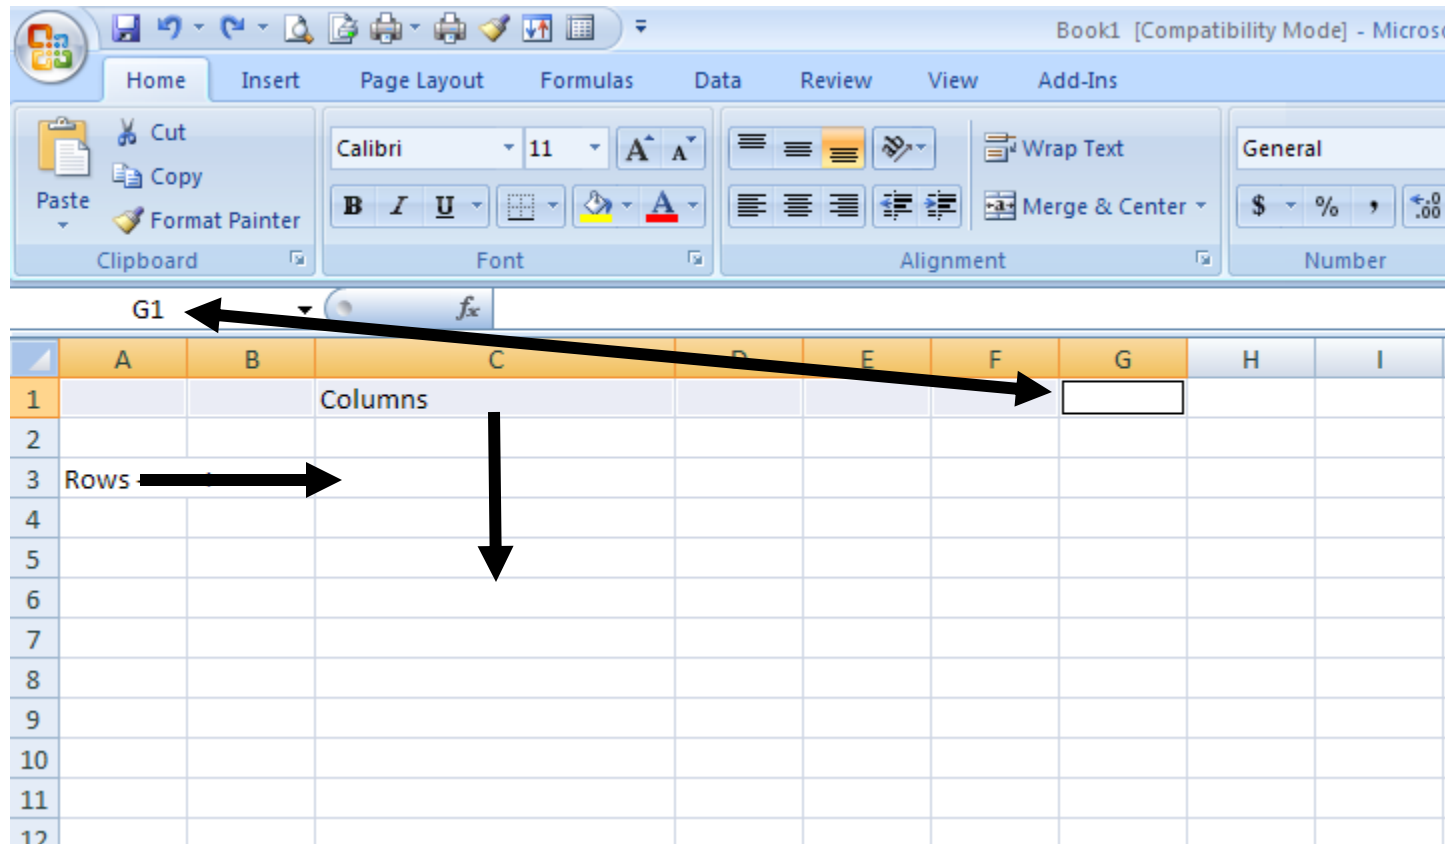

View

Class Notes:

Review

Insert new sheet

Class Notes:

Class Notes:

Q A T What is the Quick Access Toolbar

Alt key